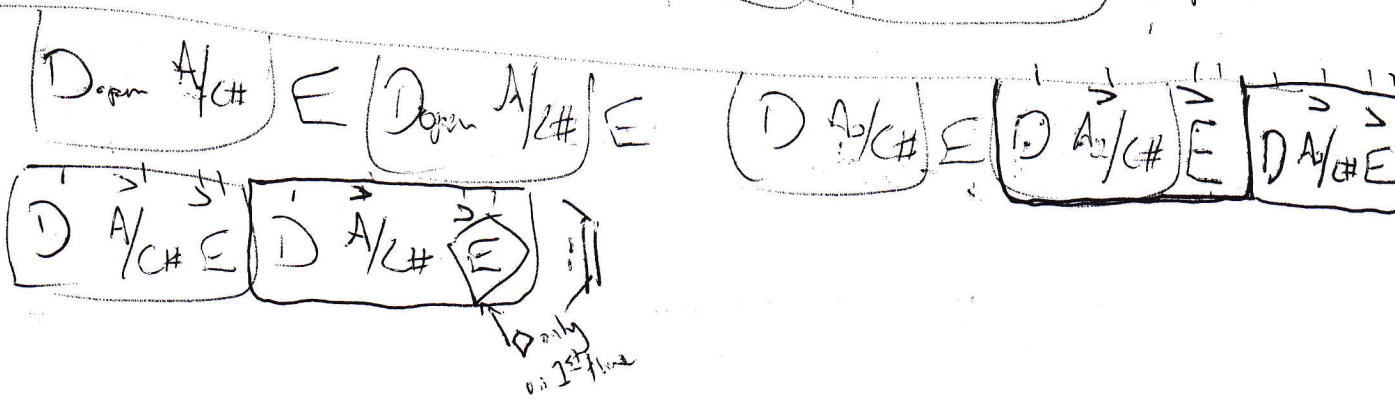

Key: A
 TIME = 4/4

SUNDAY BEST

AUGUSTANA

I

VS

CH

TAG

OUT

during repeat